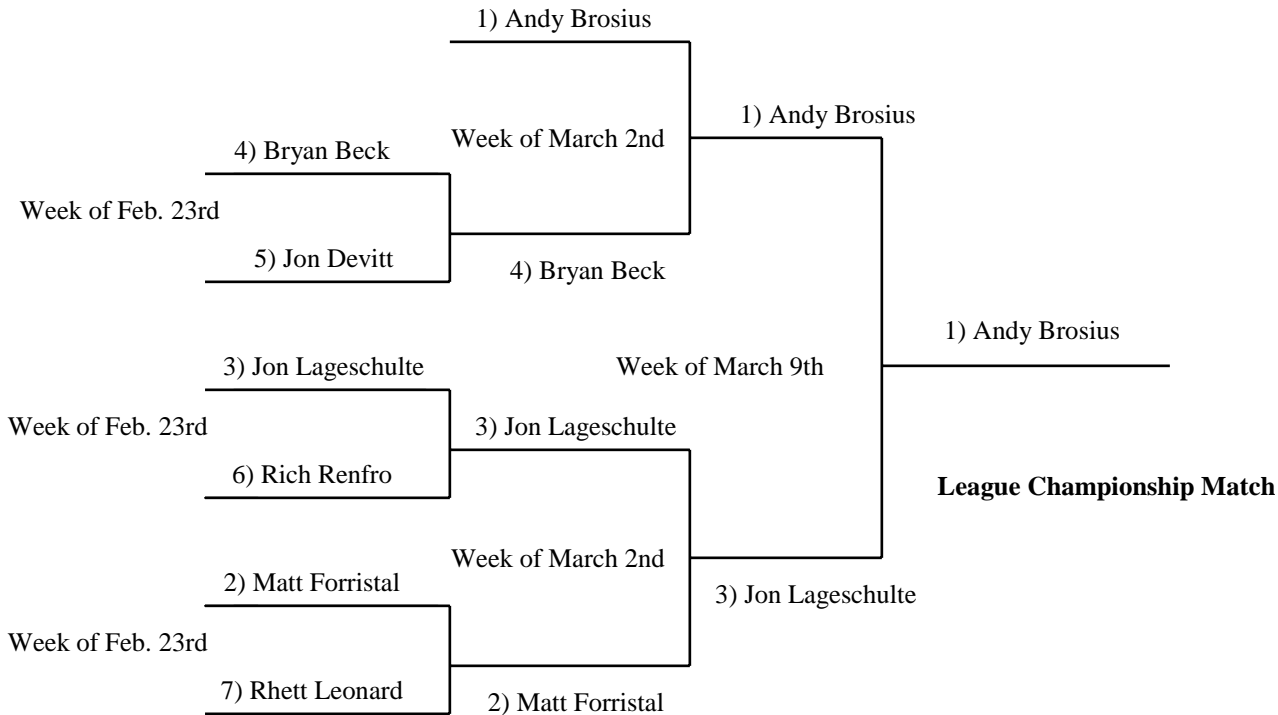

2009 WINTER RACQUETBALL LEAGUE TOURNAMENT A DIVISION

Tournament Rules

1. All players were seeded according to the number of points they had in the regular season.
2. All regular season rules will apply. The tournament will be single elimination.
3. Best two out of three wins the match and advances to the next round.
4. The person with the lower seed will be responsible for scheduling the matches (Example: seed 3 vs. seed 6, seed 6 is the one responsible for calling seed 3 as well as reserving the court).
5. When your tournament match has been completed report the results to the receptionists. The tournament bracket will be posted at the front desk. The receptionist will fill in the results as they are reported. Use the official bracket to schedule future matches. Tournament matches should be completed in the week that they are scheduled. Please keep the tournament moving along!